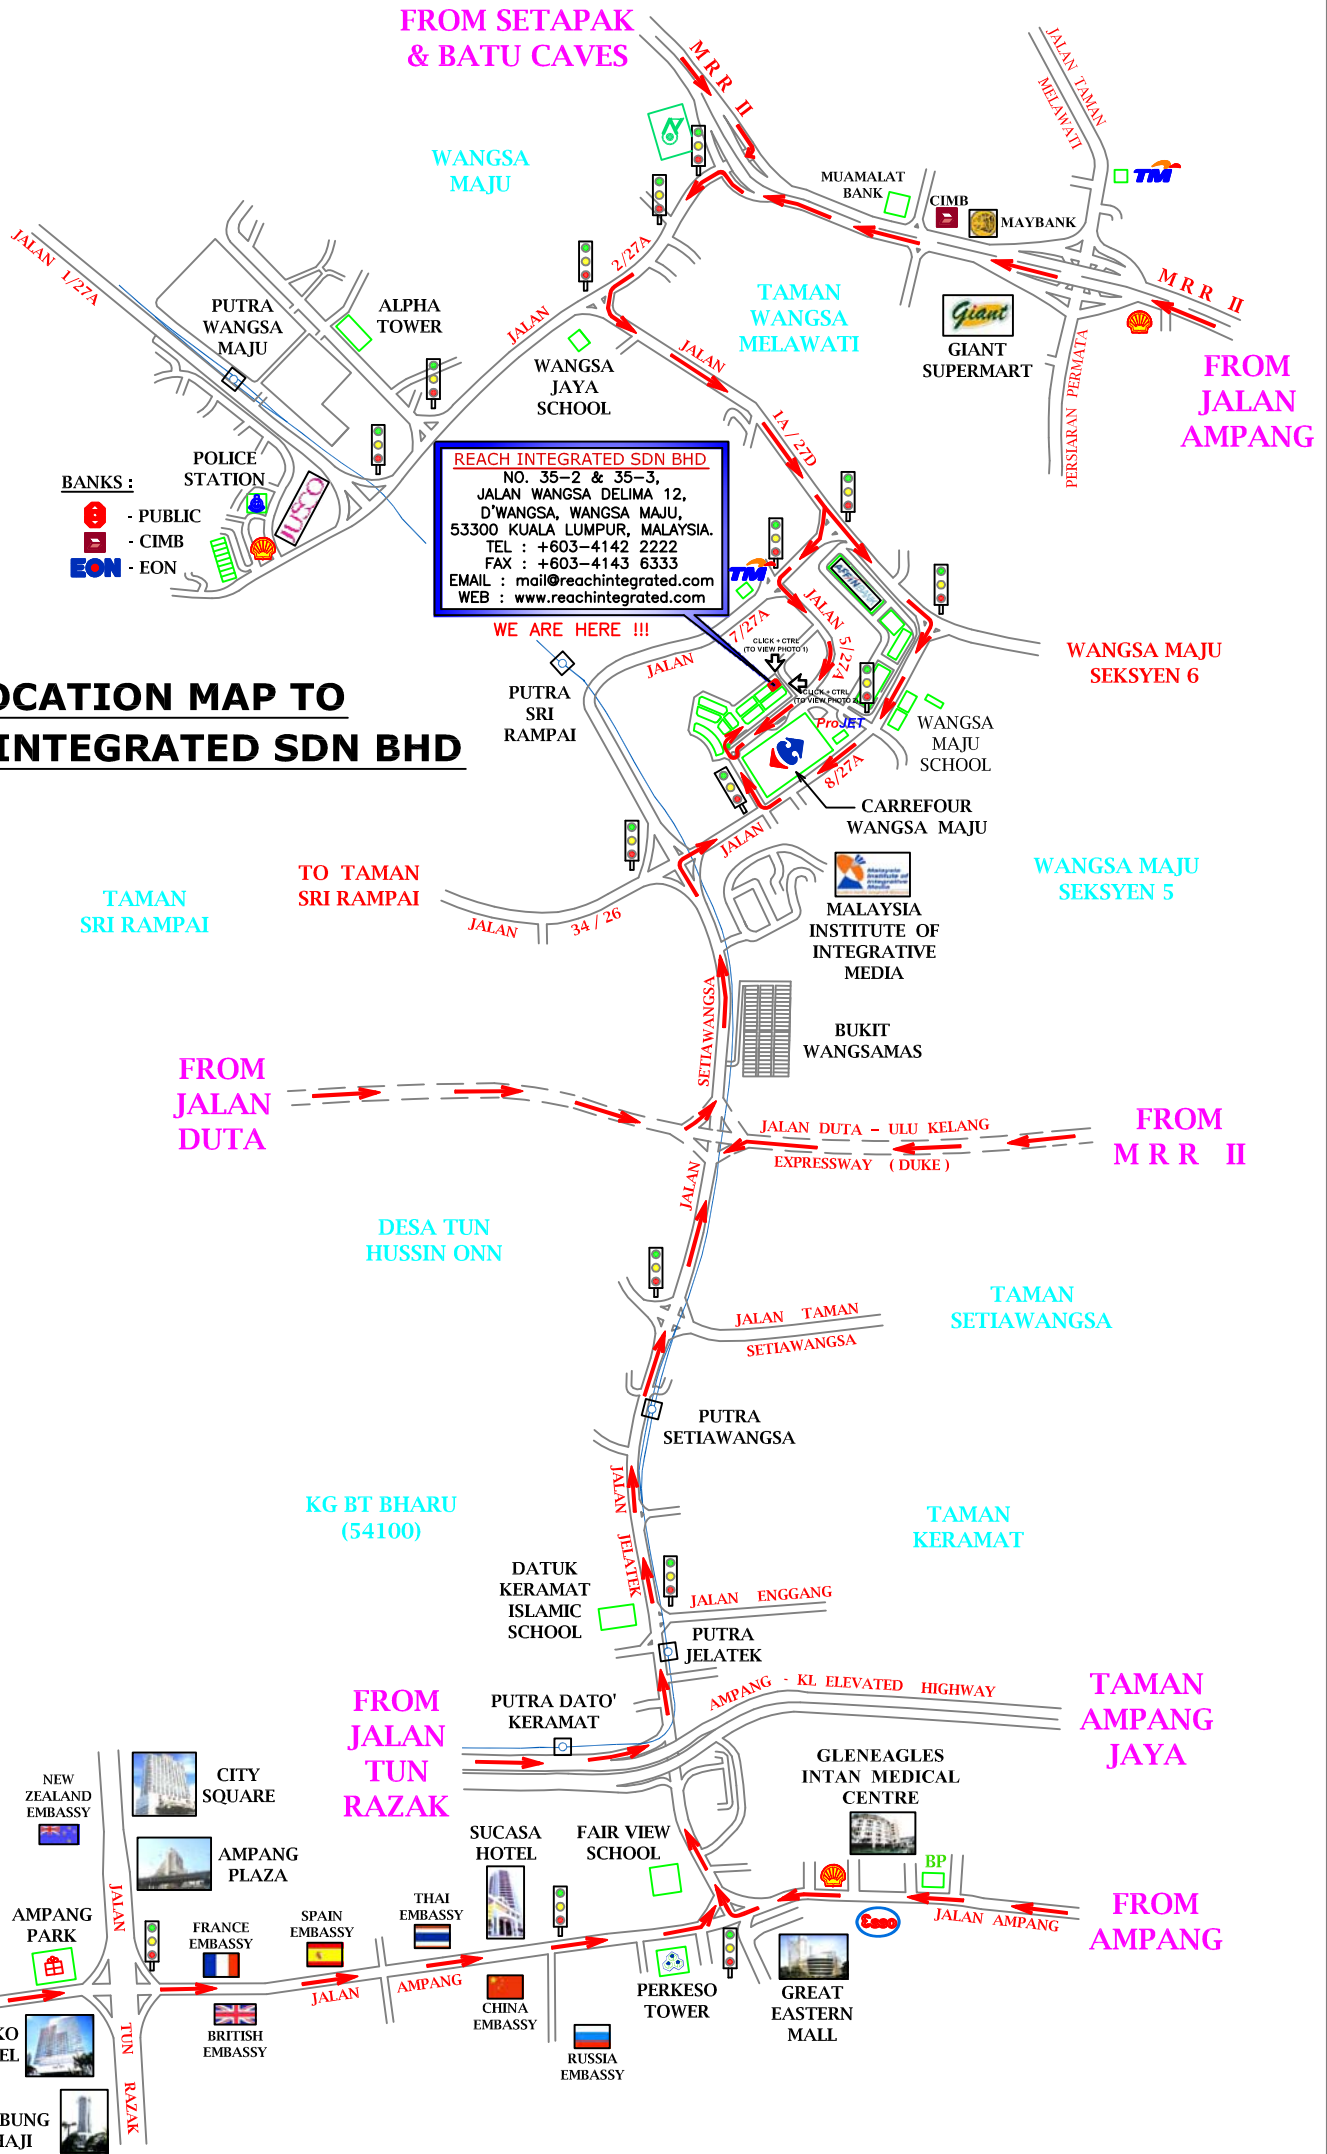

FROM SETAPAK & BATU CAVES

**REACH INTEGRATED SDN BHD**  
 NO. 35-2 & 35-3,  
 JALAN WANGSA DELIMA 12,  
 D'WANGSA, WANGSA MAJU,  
 53300 KUALA LUMPUR, MALAYSIA.  
 TEL : +603-4142 2222  
 FAX : +603-4143 6333  
 EMAIL : mail@reachintegrated.com  
 WEB : www.reachintegrated.com

- BANKS :**
- PUBLIC
  - CIMB
  - EON

**LOCATION MAP TO REACH INTEGRATED SDN BHD**

WE ARE HERE !!!

FROM KLCC